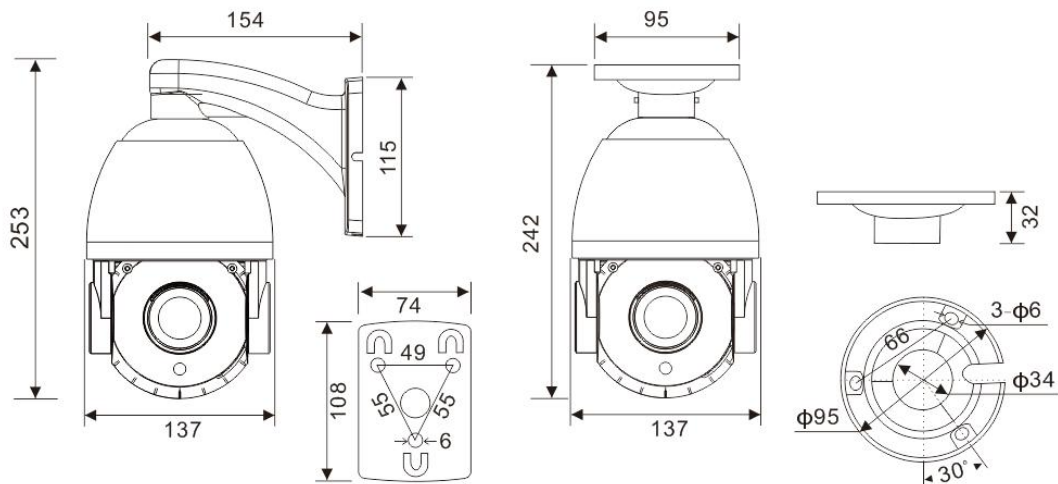

SONY335 5MP PTZ POE IP Camera with 20X Motorized Zoom

Model: 565700

Features:

- 1/2.8" SONY335 low-light CMOS sensor
- 5MP resolution, 25FPS@5MP(2592 x 1944)
- low illumination 0.01Lux
- 4.7-94mm Motorized lens, 20x optical zoom lens
- Day/Night, AWB/MWB,BLC, HLC, 2D/3D-DNR,Shutter, IR-CUT
- D-WDR, Mirror, flip, Defogging
- Multiply Style OSD Overlay,Motion Detection, Privacy Mask
- RTSP and Onvif 17.06 compatible with many third-party NVR
- H.264/H.265 dual-stream media server
- Easy-to-use P2P Cloud service
- Support user authentication, video data encryption
- Support Alarm Snapshot to Email and FTP
- Multiply WEB browser IE,Firefox 32bit ESR, PC Client, Mobile APP remote access
- Lightning protection 4000V
- Strong water-proof housing IP66
- 8 pcs Array IR Led, IR distance 80-100 meters
- Build in Microphone

IR Distance	80-100 M
Lens	
Focal length	4.7-94mm Motorized lens
IRIS	F1.6-3.5
View angle	64 - 2.9 °
Zoom	20x optical zoom
Optional Function	
High power PoE , Auto humanoid tracking	
PTZ	
Pan/Tilt Range	Pan: 0° ~ 360°; Tilt: 0° ~ 90°
Preset Point	128
Control Speed	Pan: 0.5° ~40° /s; Tilt: 0.5° ~40° /s
A-B Scanning	Support
Auto Cruising	Support 8 groups
Power on Action	Preset/Scan/Cruise
Power-off Recovery	Support
Network Services	
Protocol	HTTP/RTSP/FTP/NFS/SMTP/DHCP/NTP, etc.
P2P	Yes
Web	IE , Firefox (32bit esr), etc.
Media	CMS, Android, IOS
ONVIF	17.06 compatible
General	
Network Port	1-RJ45, 100Mbps, PoE 48V in
Power Supply	12 VDC ± 10% 2A
Power Consumption	< 20 W
Operating Temp.	-30°C-(+60)°C, 10%-90%RH
Size	Φ137(mm)×234(mm)
Weight	2.3kg